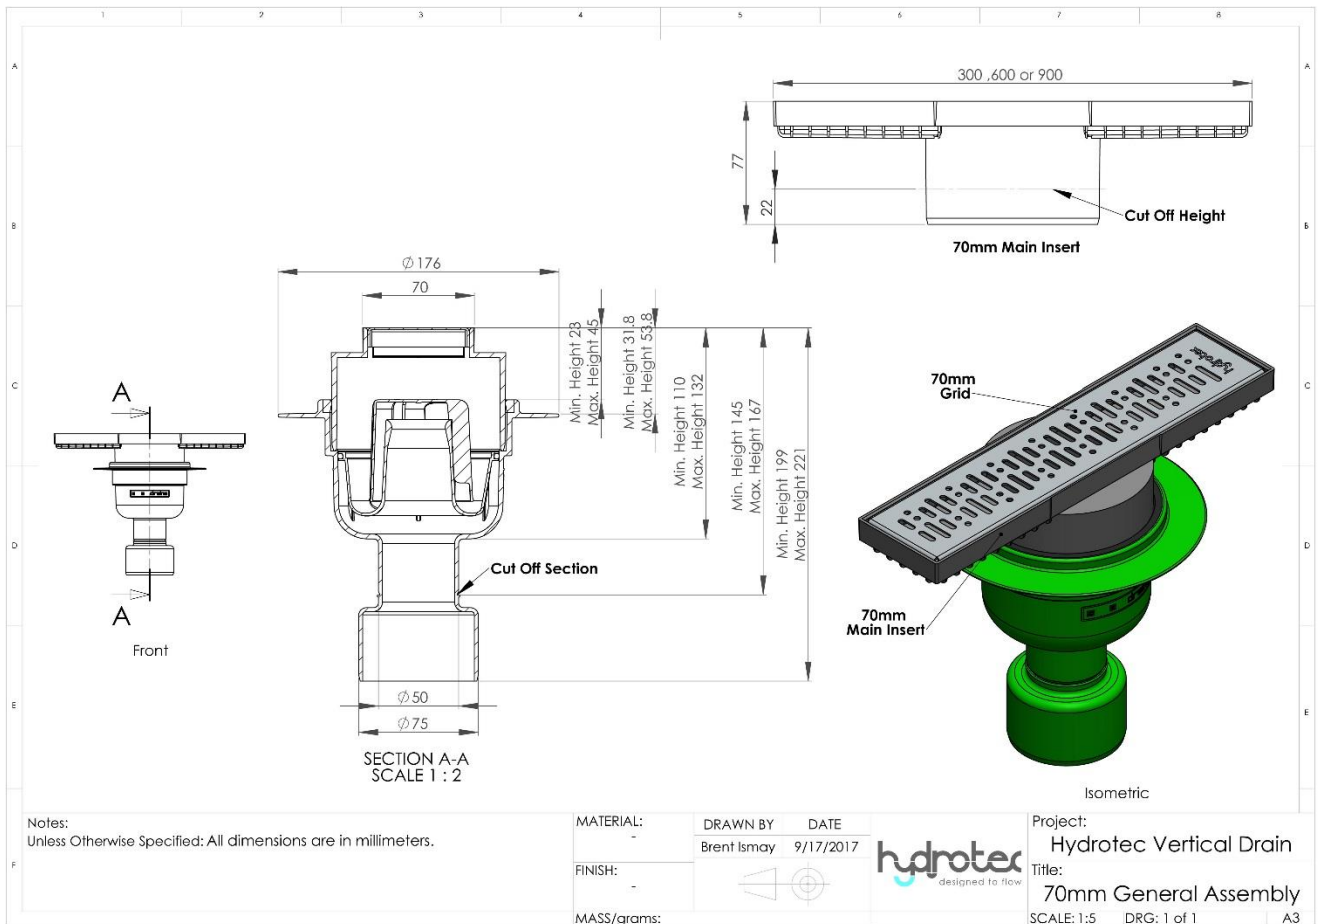

## Dimensions

### Michelle Vertical 70mm

(300mm/600mm/900mm)

Component	Material	Components	Linear / 300	Linear / 600	Linear / 900
Grid / Grate	304 Grade S/Steel		285mm (l) 60mm (b) 10mm (h)	585mm (l) 60mm (b) 10mm (h)	885mm (l) 60mm (b) 10mm (h)
Base Connector	ABS		300mm (l) 70mm (b) 20mm (h)	600mm (l) 70mm (b) 20mm (h)	900mm (l) 70mm (b) 20mm (h)
Water Trap	ABS	105mm (l) 105mm (b) 75mm (h)			
Universal Base - Height	ABS	84mm (h)			
Universal Base with Flange at Widest Point 75mm	ABS	280mm			
Universal Base with Flange at Widest Point 50mm	ABS	216mm			