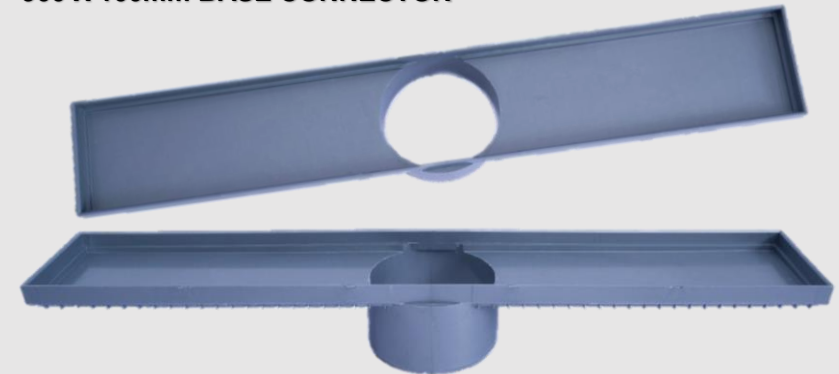

600 X 100mm BASE CONNECTOR

900 X 100mm BASE CONNECTOR

Head Office: 5 Boland Street, Charlestonhill Paarl 7646

Cell: 063 173 2843 info@hydrotecsa.com

GUA: 082 760 2617 / anzelle@hydrotecsa.com - Anzelle

KZN: 078 647 6115 sales@hydrotecsa.com

www.hydrotecsa.com – 084 528 4534 Andre