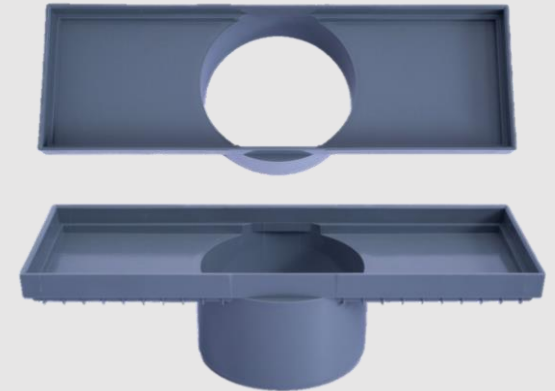

www.hydrotecsa.com – 084 528 4534 Andre

BASE CONNECTORS

100 X 100mm BASE CONNECTOR

300 x 70mm BASE CONNECTOR

300 X 100mm BASE CONNECTOR

600 X 70mm BASE CONNECTOR

900 X 70mm BASE CONNECTOR

600 X 100mm BASE CONNECTOR