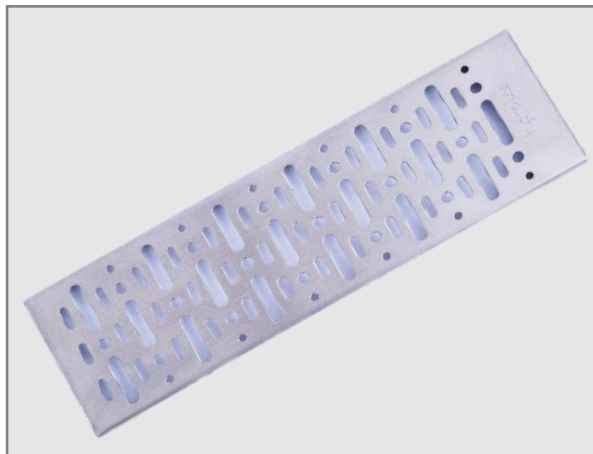

WELCOME TO
hydrotex[®]
designed to flow

GRID RANGE

INTRODUCING OUR HIGH POLISHED STAINLESS STEEL GRID STAINLESS STEEL

Head Office: 5 Boland Street, Charlestonhill Paarl 7646

Cell: 063 173 2843 info@hydrotecsa.com