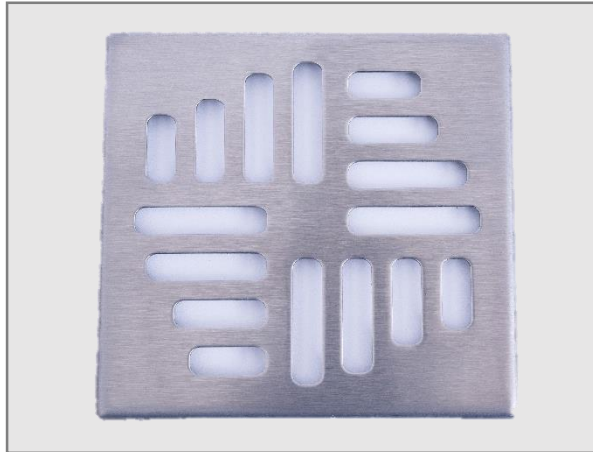

WELCOME TO
hydrotex[®]
designed to flow

GRID RANGE

INTRODUCING OUR HIGH POLISHED STAINLESS STEEL GRID STAINLESS STEEL

Head Office: 5 Boland Street, Charlestonhill Paarl 7646

Cell: 063 173 2843 info@hydrotecsa.com