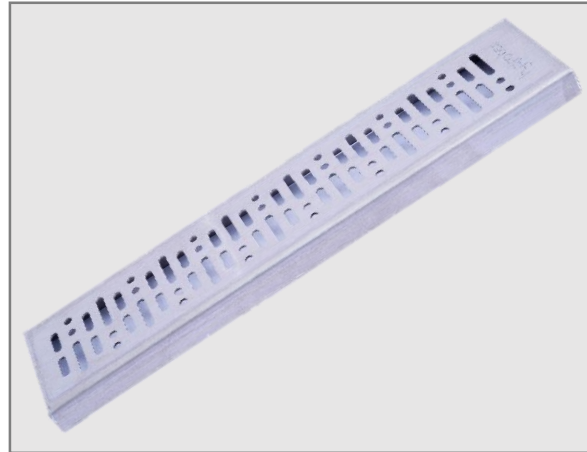

WELCOME TO
hydrotex[®]
designed to flow

GRID RANGE

INTRODUCING OUR HIGH POLISHED STAINLESS STEEL GRID STAINLESS STEEL

Head Office: 5 Boland Street, Charlestonhill Paarl 7646

Cell: 063 173 2843 info@hydrotecsa.com