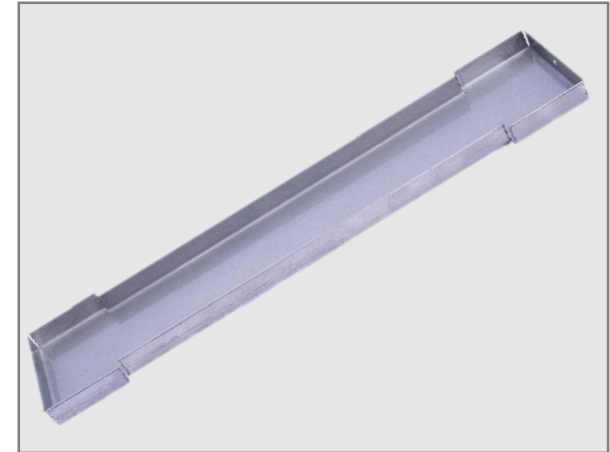

WELCOME TO
hydrotex[®]
designed to flow

GRID RANGE

INTRODUCING OUR HIGH POLISHED STAINLESS STEEL GRID STAINLESS STEEL

Head Office: 5 Boland Street, Charlestonhill Paarl 7646

Cell: 063 173 2843 info@hydrotecsa.com