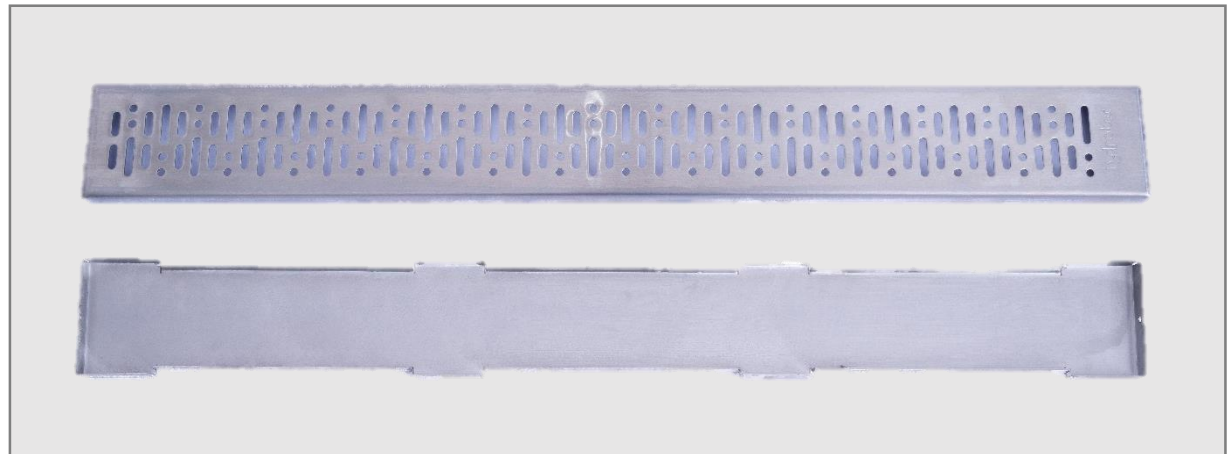

WELCOME TO
hydrotex[®]
designed to flow

GRID RANGE

INTRODUCING OUR HIGH POLISHED STAINLESS STEEL GRID STAINLESS STEEL

Head Office: 5 Boland Street, Charlestonhill Paarl 7646

Cell: 063 173 2843 info@hydrotecsa.com