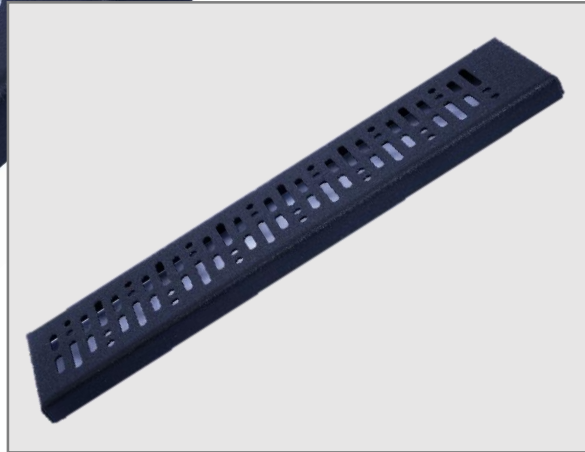

INTRODUCING OUR NEW RANGE OF COLOUR COATED GRIDS

MATT BLACK

Head Office: 5 Boland Street, Charlestonhill Paarl 7646

Cell: 063 173 2843 info@hydrotecsa.com

GUA: 082 760 2617 / anzelle@hydrotecsa.com - Anzelle

KZN: 078 647 6115 sales@hydrotecsa.com

www.hydrotecsa.com – 084 528 4534 Andre