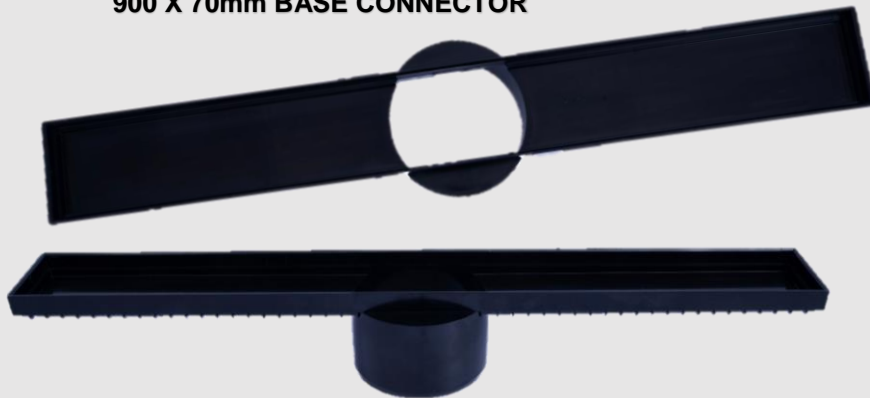

www.hydrotecsa.com – 084 528 4534 Andre

BASE CONNECTORS

100 X 100mm BASE CONNECTOR

300 x 70mm BASE CONNECTOR

300 X 100mm BASE CONNECTOR

600 X 70mm BASE CONNECTOR

900 X 70mm BASE CONNECTOR

600 X 100mm BASE CONNECTOR