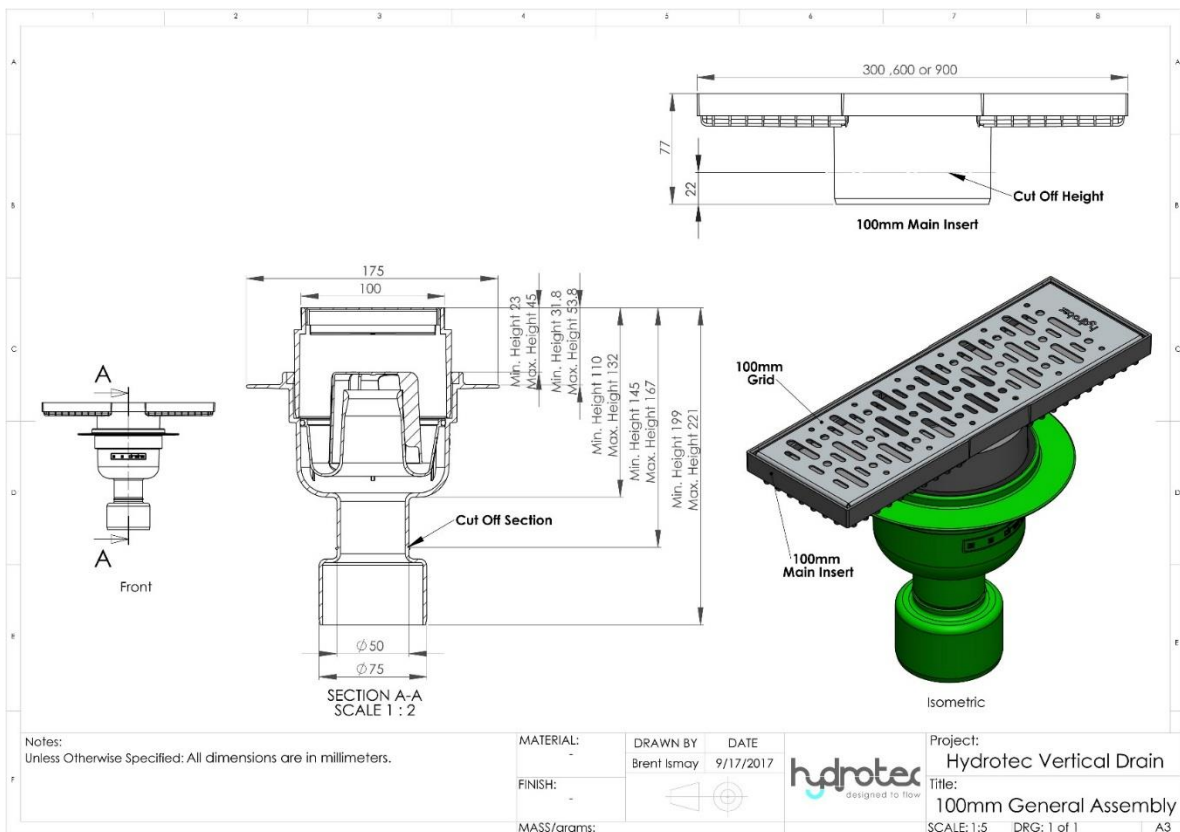

Dimensions

Michelle Vertical 100mm

(300mm/600mm/900mm)

Component	Material	Components	Linear / 300	Linear / 600	Linear / 900
Grid / Grate	304 Grade S/Steel		285mm (l) 90mm (b) 10mm (h)	585mm (l) 90mm (b) 10mm (h)	885mm (l) 90mm (b) 10mm (h)
Base Connector	ABS		300mm (l) 100mm (b) 20mm (h)	600mm (l) 100mm (b) 20mm (h)	900mm (l) 100mm (b) 20mm (h)
Water Trap	ABS	105mm (l) 105mm (b) 75mm (h)			
Universal Base - Height	ABS	84mm (h)			
Universal Base with Flange at Widest Point 75mm	ABS	280mm			
Universal Base with Flange at Widest Point 50mm	ABS	216mm			